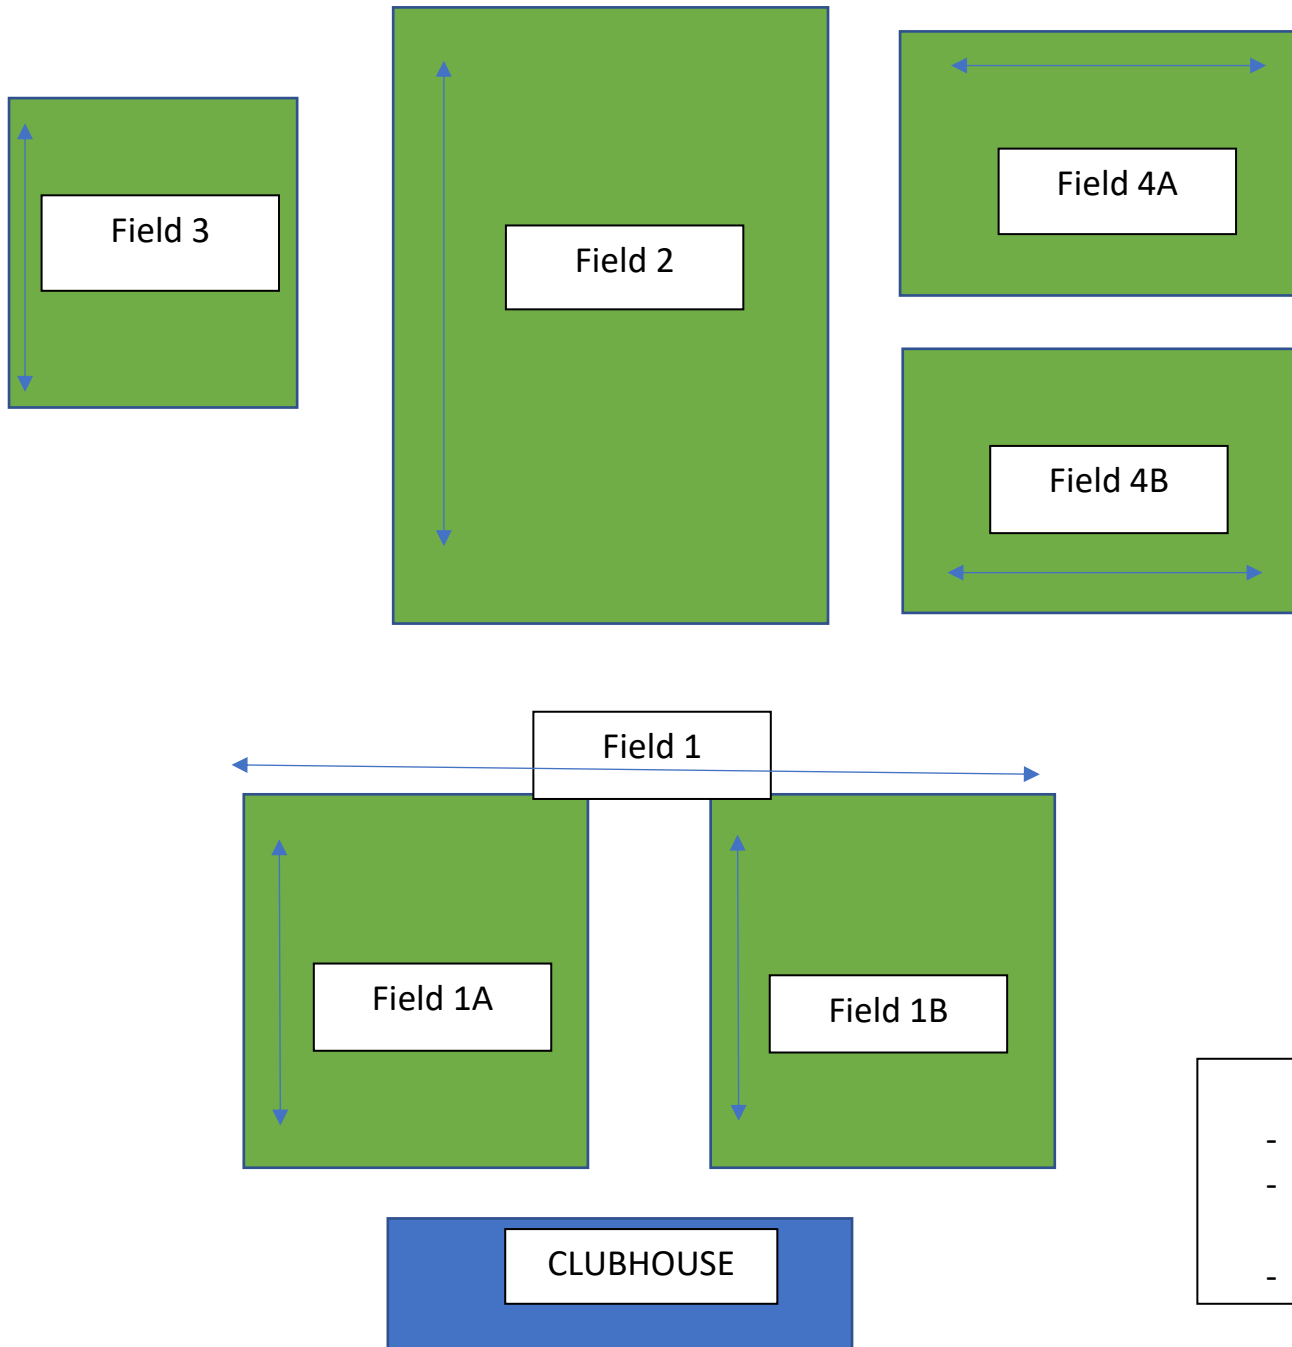

Map of Rochedale Rovers FC – Gala Day 1

Notes

- Fields 1 & 4 from photo have been split
- Toilets & Canteen located downstairs of clubhouse
- Arrows show direction of play